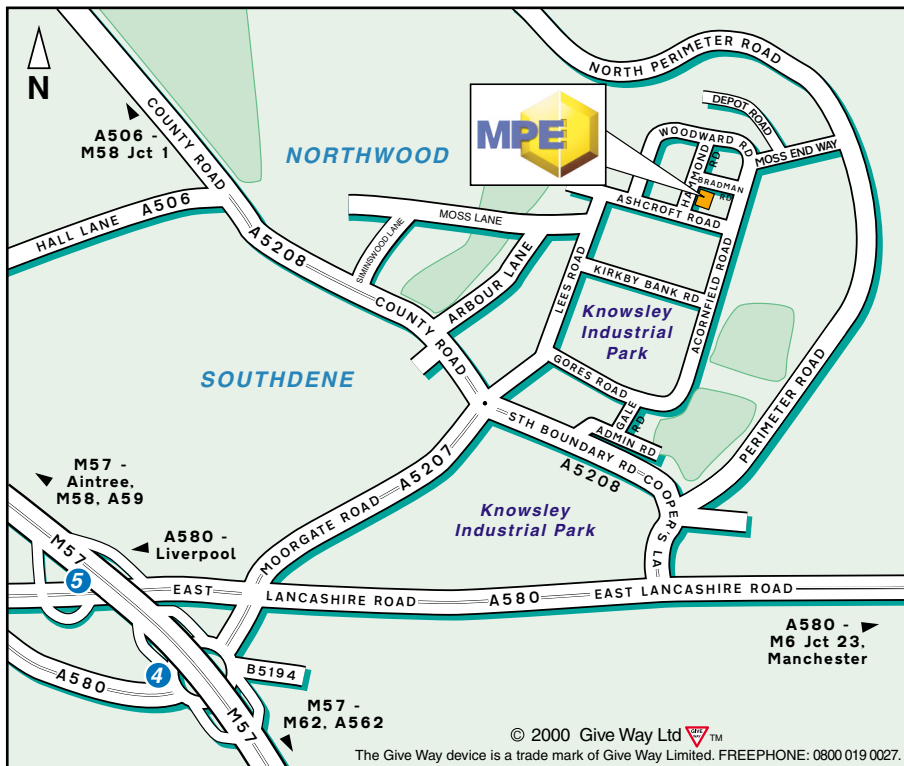

MPE Ltd
Hammond Road
Knowsley Industrial Park
Liverpool
L33 7UL

Tel: +44 (0) 151 632 9100
Fax: +44 (0) 151 632 9112

Email: sales@mpe.co.uk
Web: www.mpe.co.uk

© 2000 Give Way Ltd 

The Give Way device is a trade mark of Give Way Limited. FREEPHONE: 0800 019 0027.